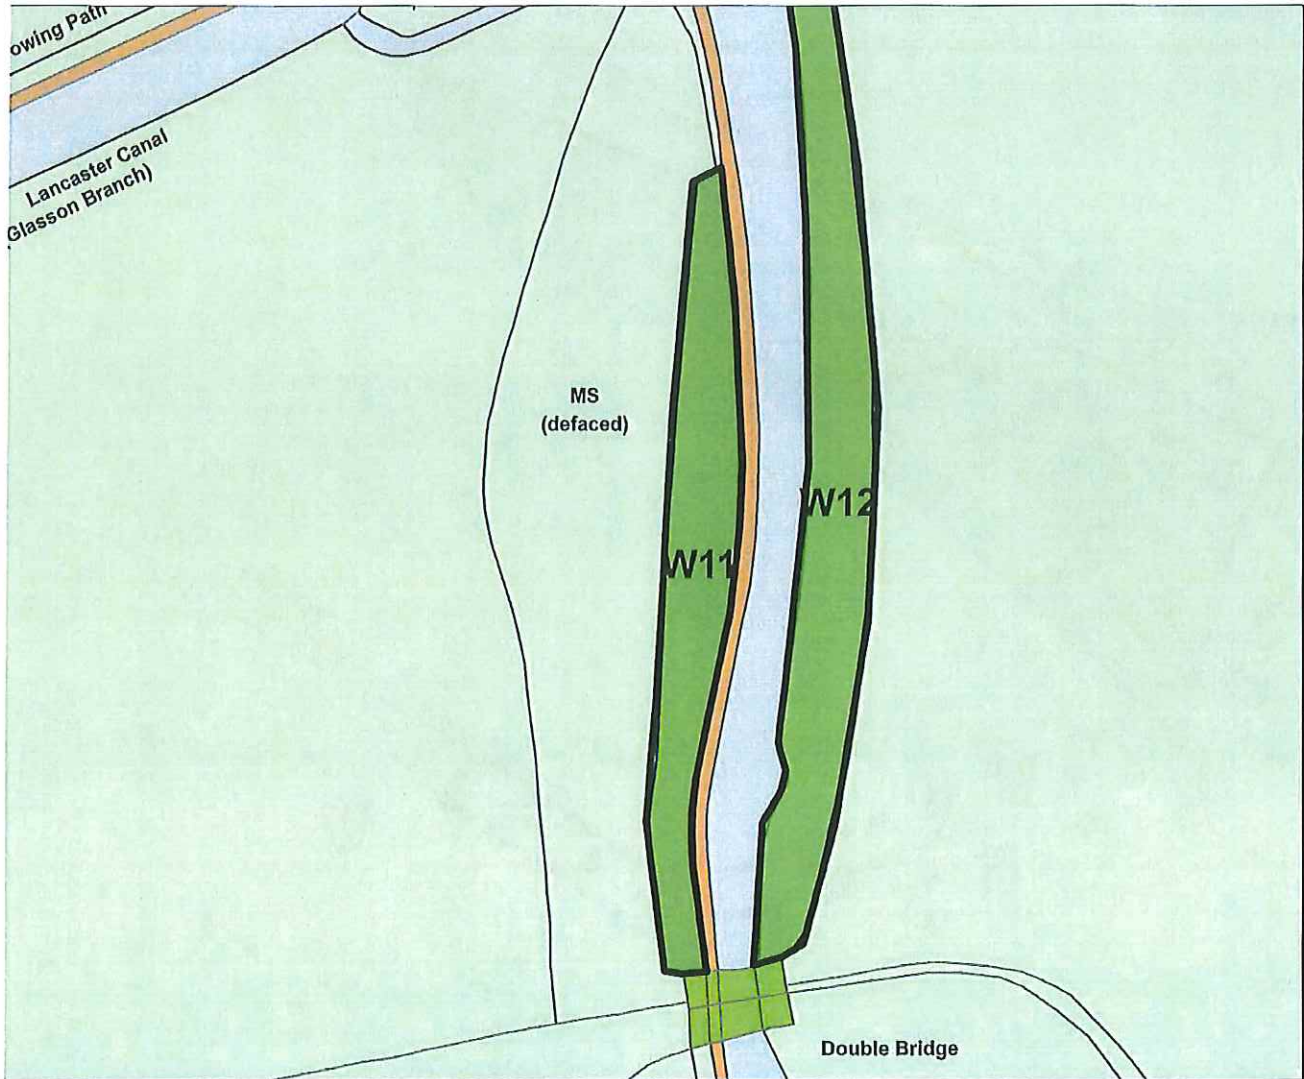

Home Farm Ellel Grange Main Road Galgate

Legend	

Reproduced from the Ordnance Survey map with the permission of the Controller of Her Majesty's Stationery Office © Crown Copyright 2000.

Unauthorised reproduction infringes Crown Copyright and may lead to prosecution or civil proceedings.

Organisation	Not Set
Department	Not Set
Comments	Not Set
Date	06 June 2018
SLA Number	Not Set

Tree Preservation Order 641(2018) W11,W12

Home Farm Ellel Grange Main Road Galgate

GIS by ESRI (UK)

Legend	

Reproduced from the Ordnance Survey map with the permission of the Controller of Her Majesty's Stationery Office © Crown Copyright 2000.