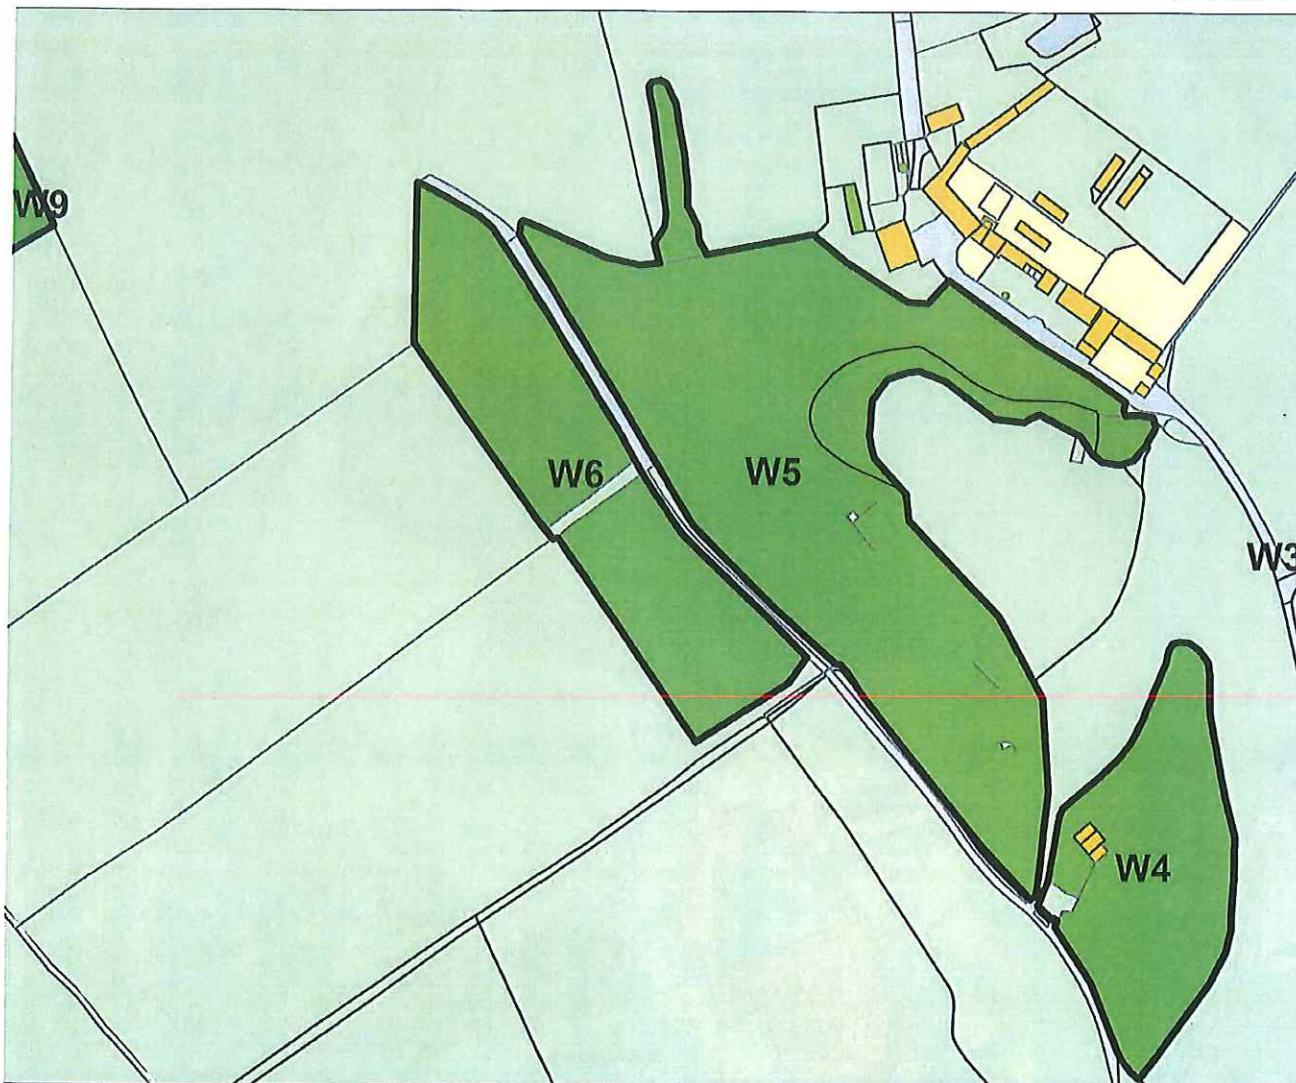

Tree Preservation Order 641(2018) W4, W5, W6

Home Farm Ellel Grange Main Road Galgate

GIS by ESRI (UK)

Legend	

Reproduced from the Ordnance Survey map with the permission of the Controller of Her Majesty's Stationery Office © Crown Copyright 2000.

Unauthorised reproduction infringes Crown Copyright and may lead to prosecution or civil proceedings.

Organisation	Not Set
Department	Not Set
Comments	Not Set
Date	06 June 2018
SLA Number	Not Set