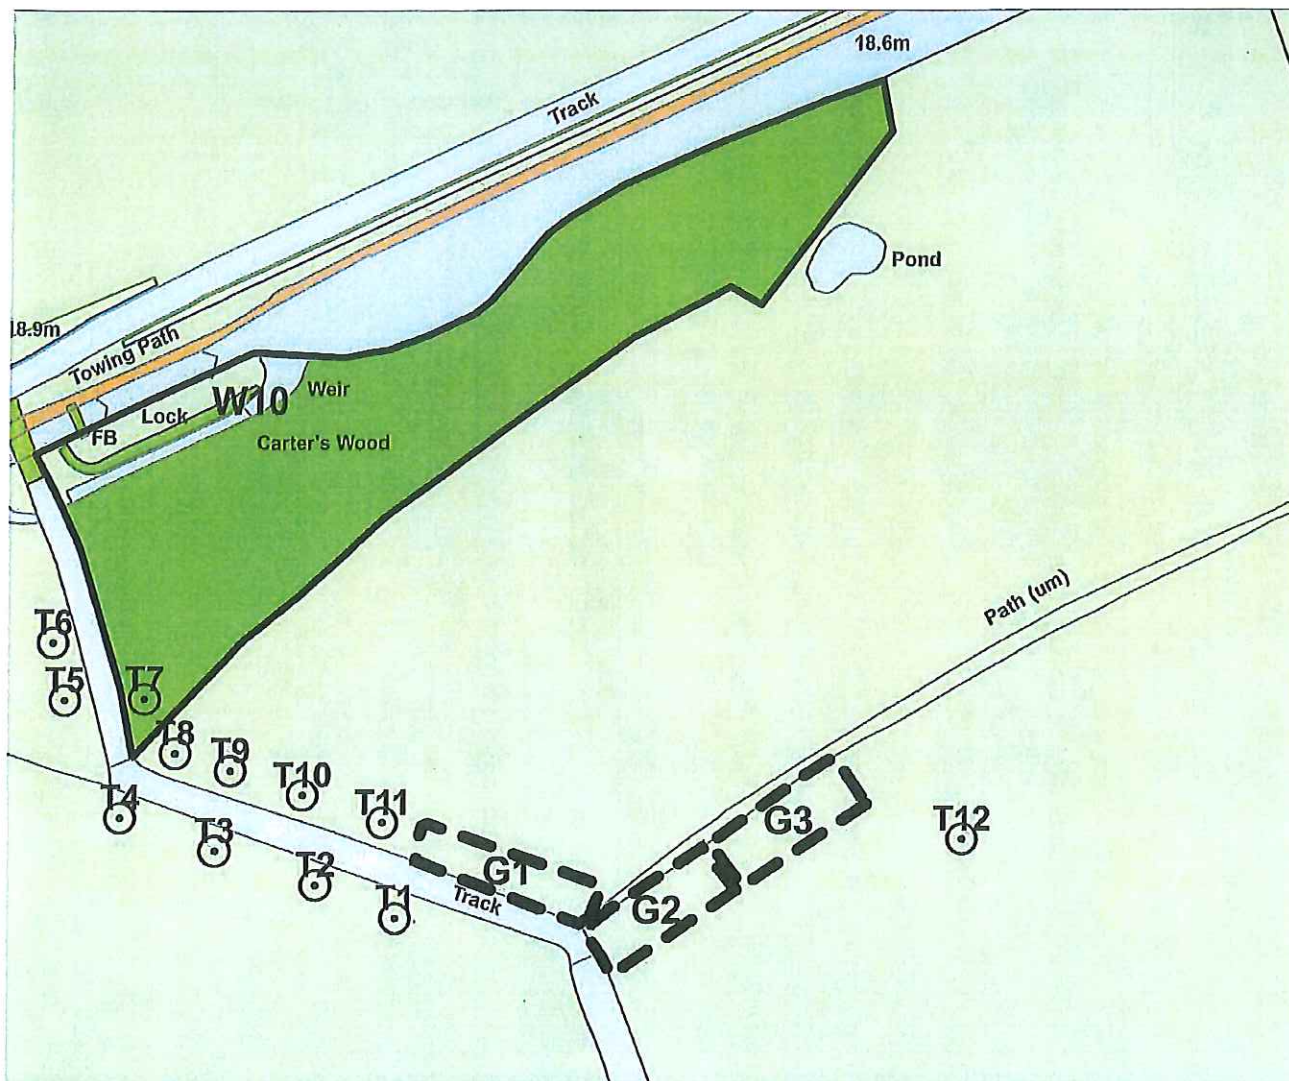

Tree Preservation Order 641(2018) W10, G1-G3, T1-T12

Home Farm Ellel Grange Main Road Galgate

Legend	

Reproduced from the Ordnance Survey map with the permission of the Controller of Her Majesty's Stationery Office © Crown Copyright 2000.

Unauthorised reproduction infringes Crown Copyright and may lead to prosecution or civil proceedings.

Organisation	Not Set
Department	Not Set
Comments	Not Set
Date	06 June 2018
SLA Number	Not Set