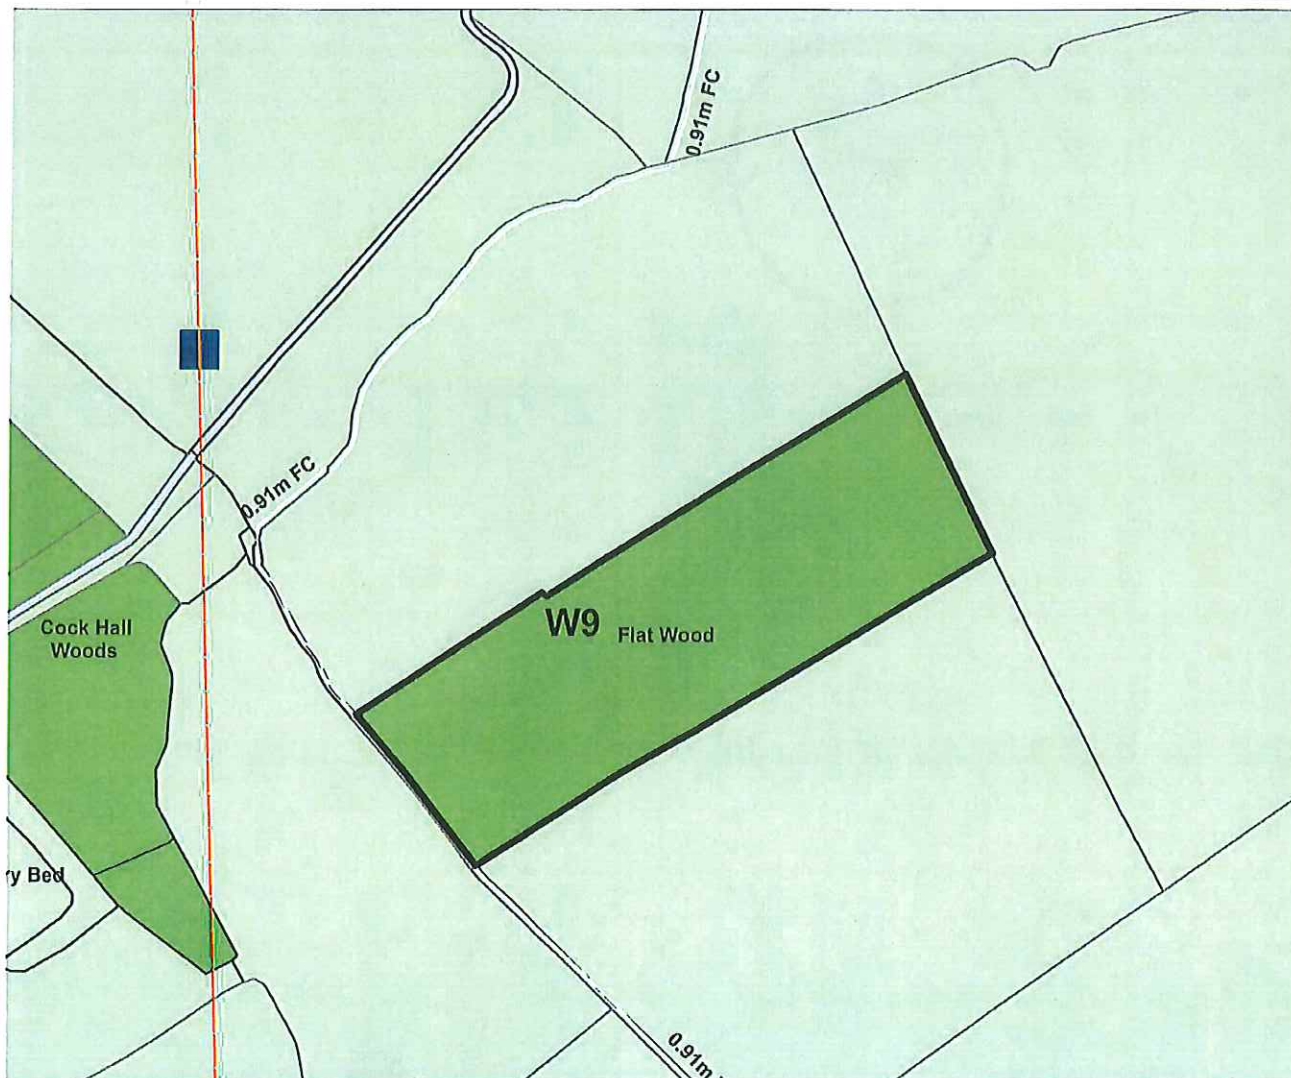

Reproduced from the Ordnance Survey map with the permission of the Controller of Her Majesty's Stationery Office © Crown Copyright 2000.

Unauthorised reproduction infringes Crown Copyright and may lead to prosecution or civil proceedings.

Organisation	Not Set
Department	Not Set
Comments	Not Set
Date	06 June 2018
SLA Number	Not Set

Tree Preservation Order 641(2018) W9

Home Farm Ellel Grange Main Road Galgate

GIS by ESRI (UK)

Legend	

Reproduced from the Ordnance Survey map with the permission of the Controller of Her Majesty's Stationery Office © Crown Copyright 2000.