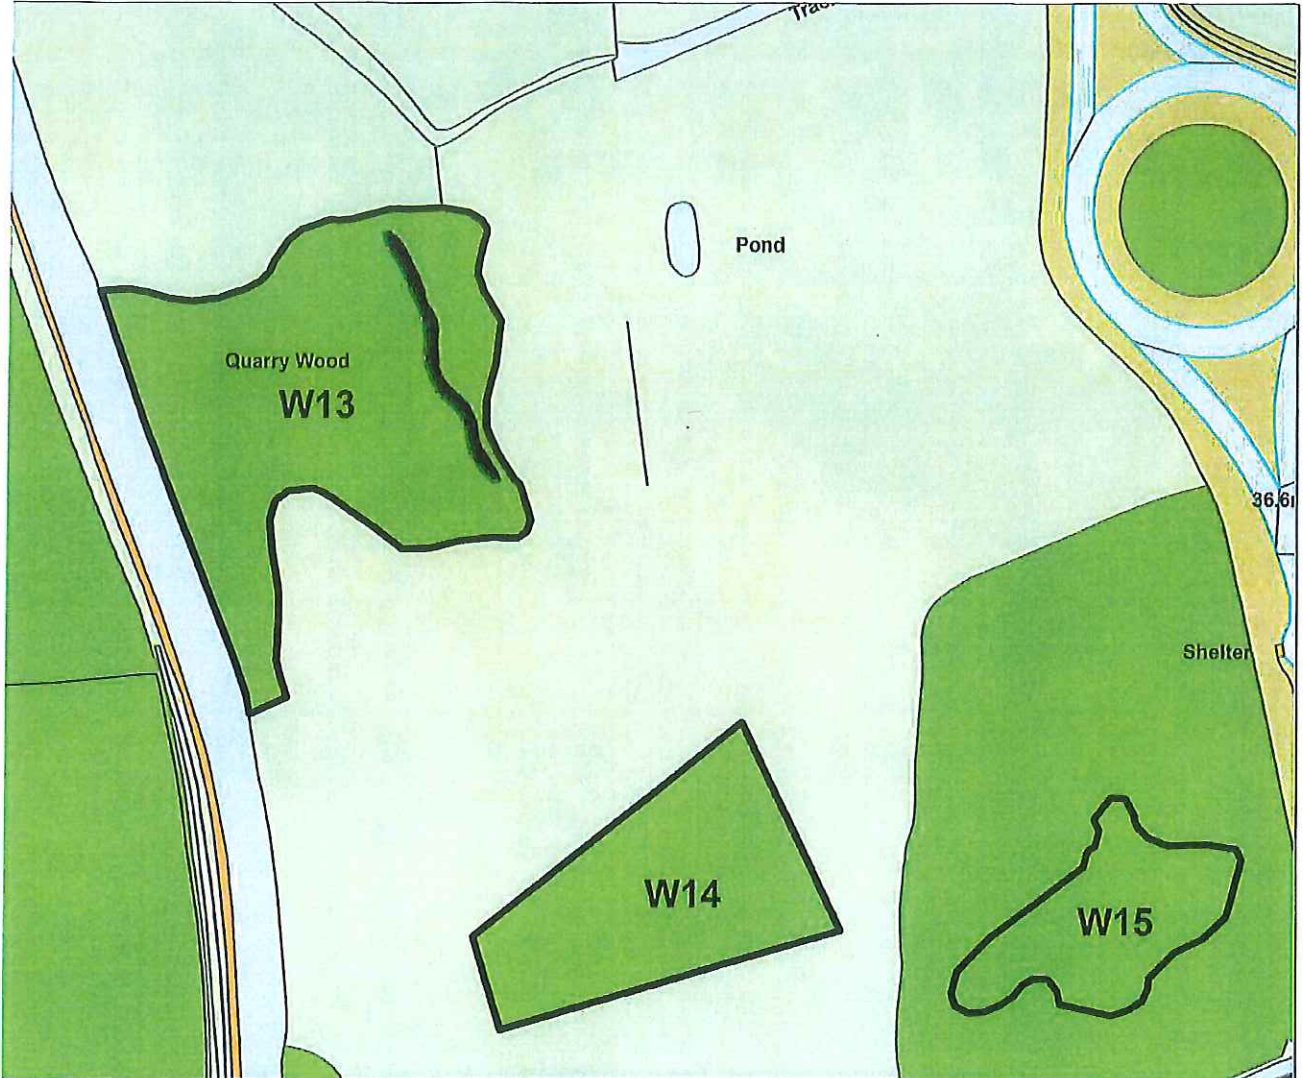

Tree Preservation Order 641(2018) W13,W14,W15

Home Farm Ellel Grange Main Road Galgate

Legend	

Reproduced from the Ordnance Survey map with the permission of the Controller of Her Majesty's Stationery Office © Crown Copyright 2000.

Unauthorised reproduction infringes Crown Copyright and may lead to prosecution or civil proceedings.

Organisation	Not Set
Department	Not Set
Comments	Not Set
Date	06 June 2018
SLA Number	Not Set